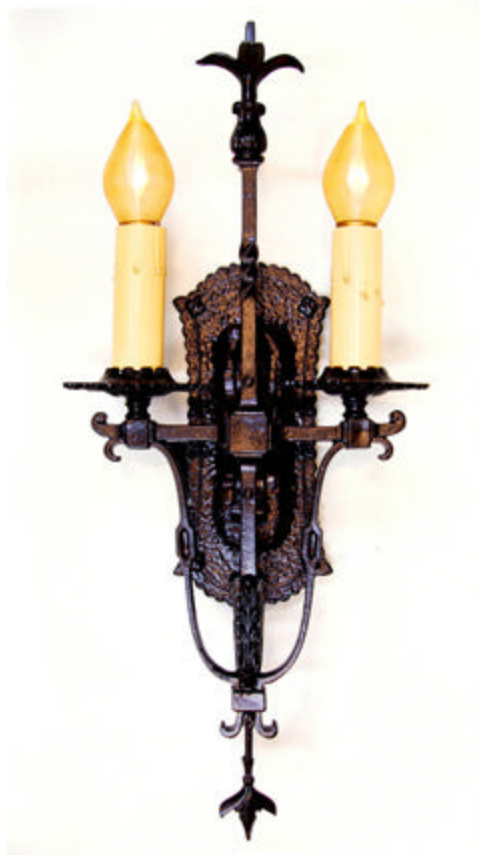

RINAUDO'S REPRODUCTIONS, INC.

The Verdugo

TWO LIGHT METAL MEDITERRANEAN, 1920'S CAST METAL WALL
SCONCE

Fixture Number: W02-800

Height: 22 1/2"

Width: 10"

Extension from wall: 5 1/2"

Center of box to top of fixture: 11"

Lamping: two 100 watt maximum, medium base

Finish: semi-gloss black

All fixtures are U.L. listed for dry location.

3725 Park Place - Montrose, CA 91020

Phone: (818) 957-2077 - Fax: (818) 957-2482

<http://www.RinaudosReproductions.com>