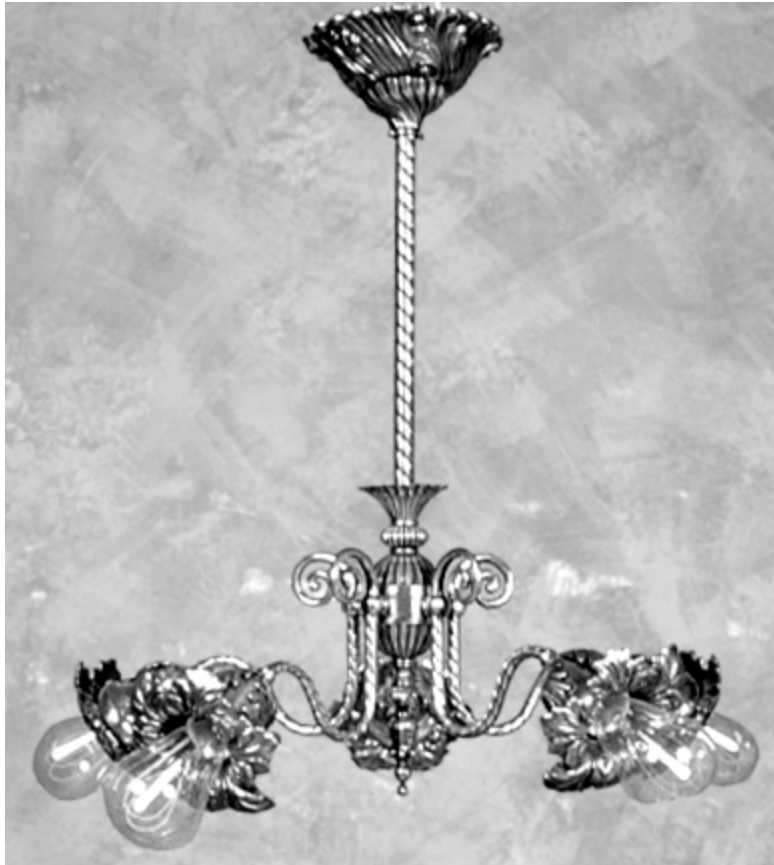

RINAUDO'S REPRODUCTIONS, INC.

The Quincy V

FIVE ARM ELECTRIC CHANDELIER

Fixture No. F05-390

Also available as a four and six arm electric chandelier

Minimum Height: 16"

Width: 24" (outside diameter including glass)

Lamping: five 75 watt maximum, medium base

Antique-style lamps shown are 60 watt each

Finishes: polished brass, antique bronze, antique copper

Special finishes available upon request.

All fixtures are U.L. listed for dry location.