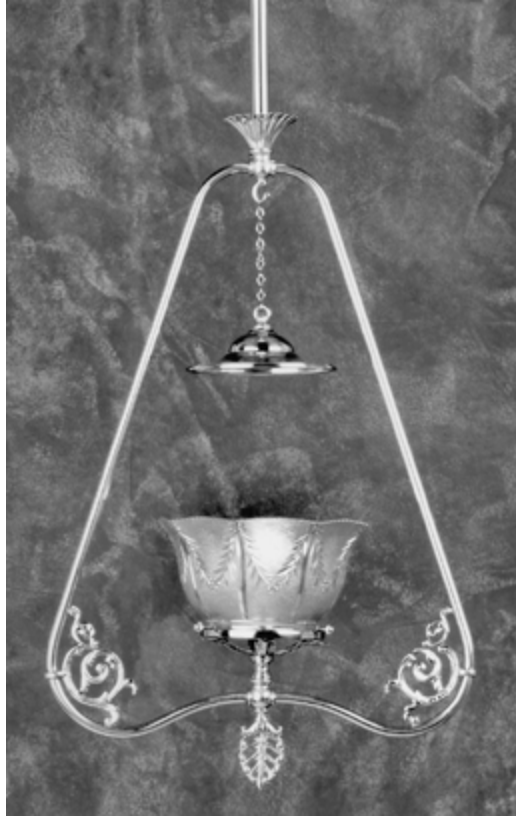

RINAUDO'S REPRODUCTIONS, INC.

The El Miradero

GAS PENDANT

Fixture Number: F10-304

Height: 25 "

Width: 15"

Shades: one 4" gas fitter

Lamping: one 100 watt maximum, medium base

Finishes: polished brass, antique bronze, antique copper

Special finishes available upon request.

All fixtures are U.L. listed for dry location.

3725 Park Place - Montrose, CA 91020

Phone: (818) 957-2077 - Fax: (818) 957-2482