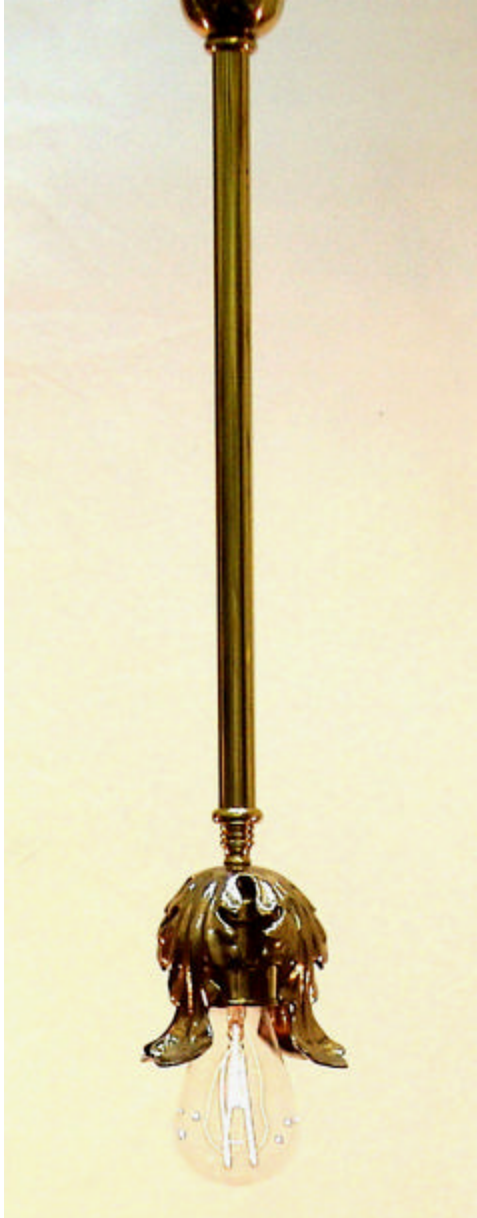

# RINAUDO'S REPRODUCTIONS, INC.

## *The Casa Verde*

ELECTRIC PENDANT  
Fixture Number: F01-311

Minimum Height: 10"  
Width: 12" (Outside diameter including glass)  
Shades: One 2 1/4" electric fitter  
Lamping: One 60 watt maximum, medium base  
Finishes: polished brass, antique bronze, antique copper, polished nickel